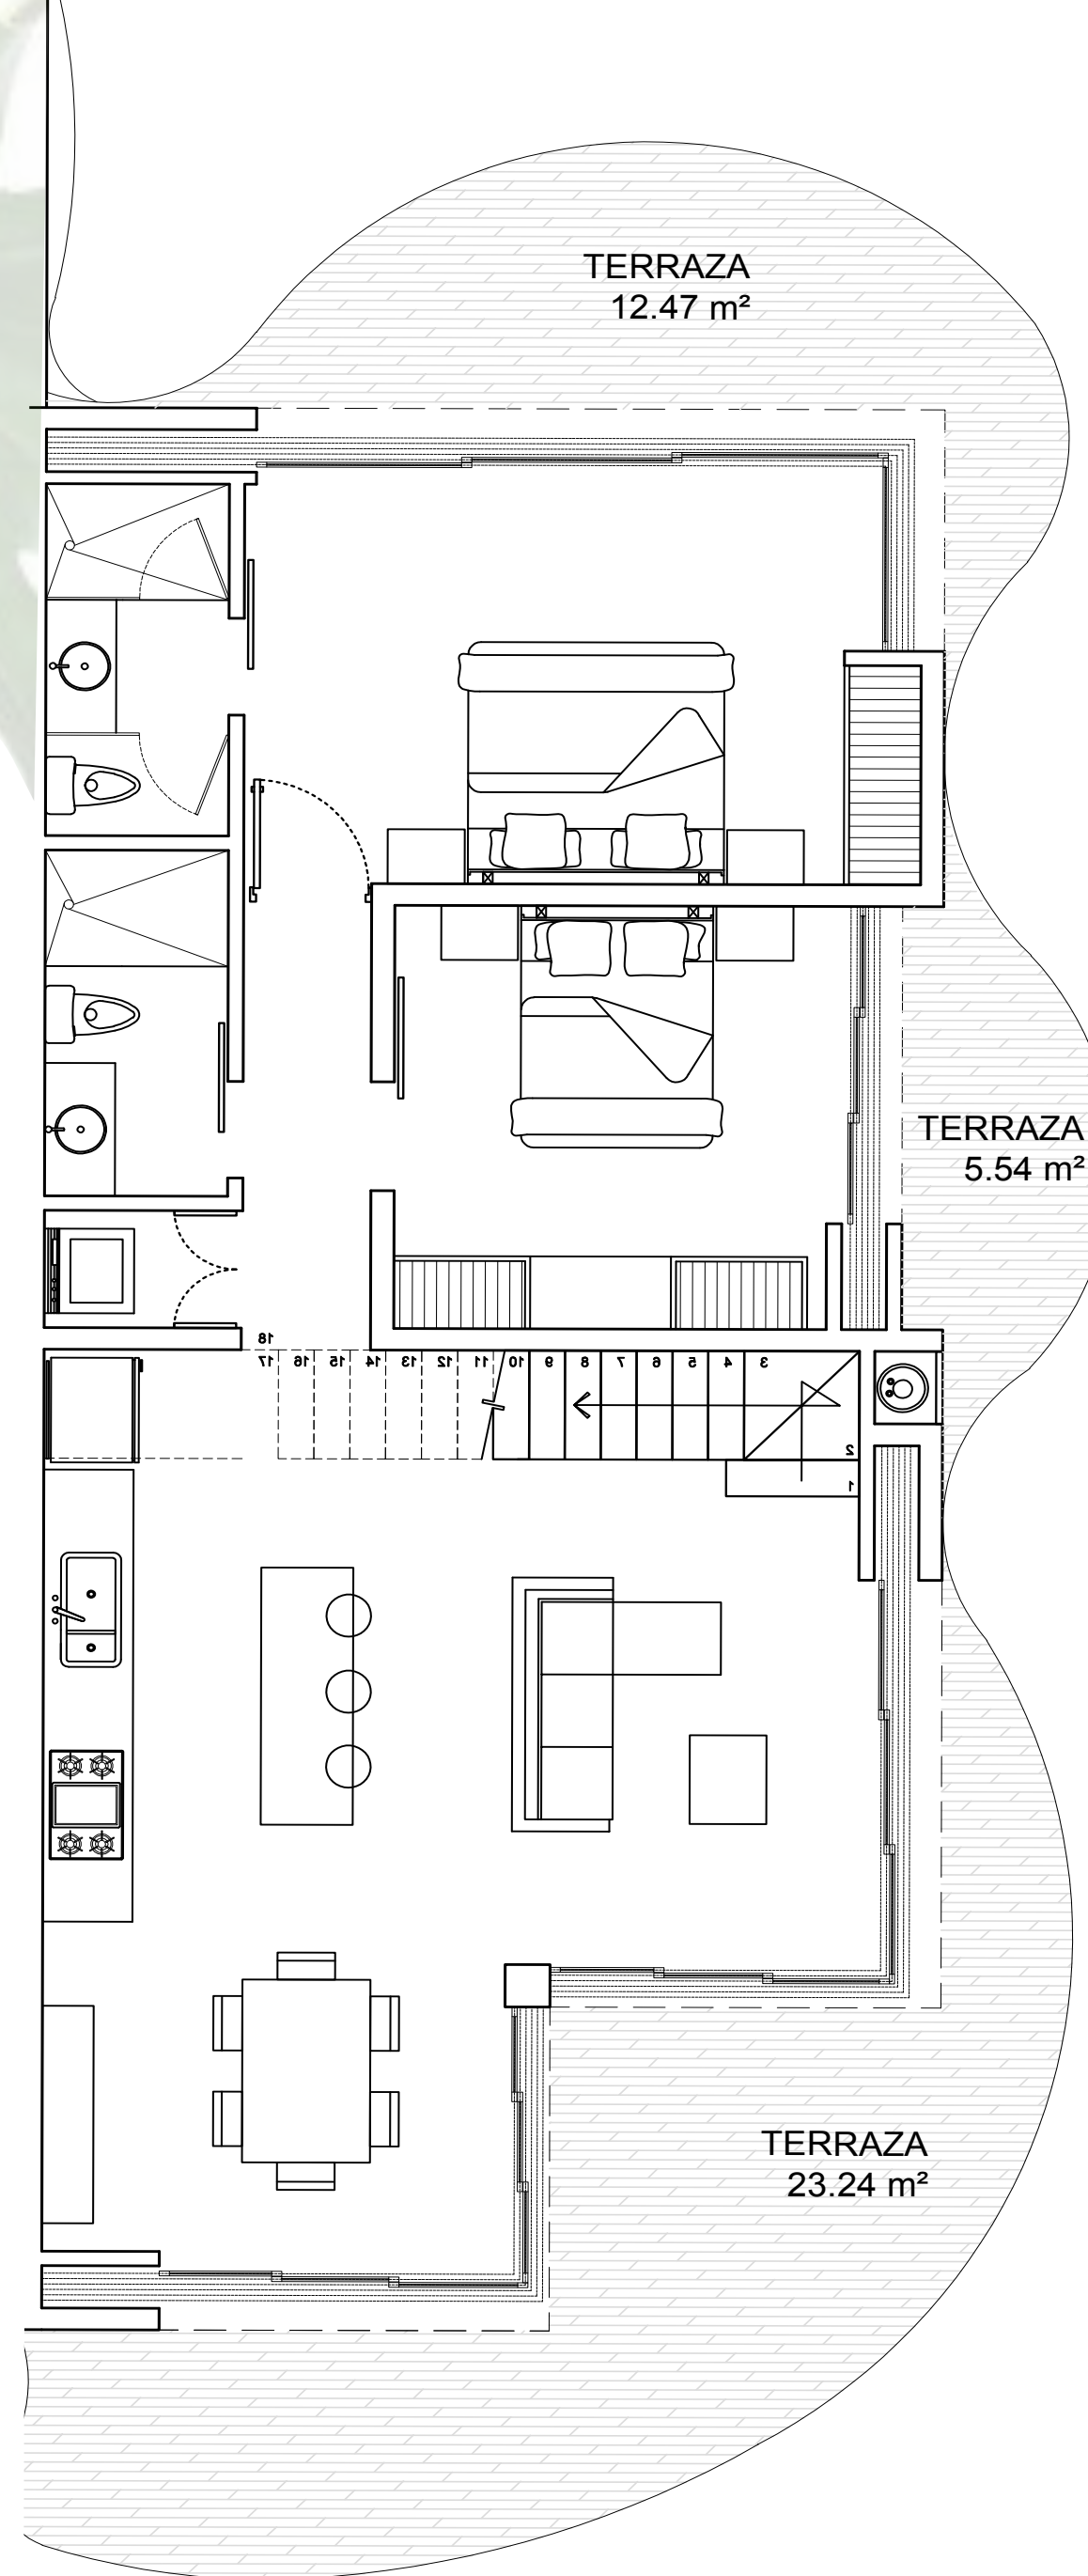

Into the wild.

TIPO B

TYPE B

132.64 M2 / 1427.7 SQ FT
44 M2 / 473.612 SQ FT TERRAZA
2 BED 2.5 BATH

Into the wild.

JUNGLE HOUSE

LOFT

163 M2 / 1754.52 SQ FT

54 M2 / 581.25 SQ FT TERRAZA

3 BED 3 BATH

Into the wild.

STUDIO

STUDIO

31.5 M2 / 339.06 SQ FT

10 M2 / 107.63 SQ FT TERRAZA

1 BED 1 BATH