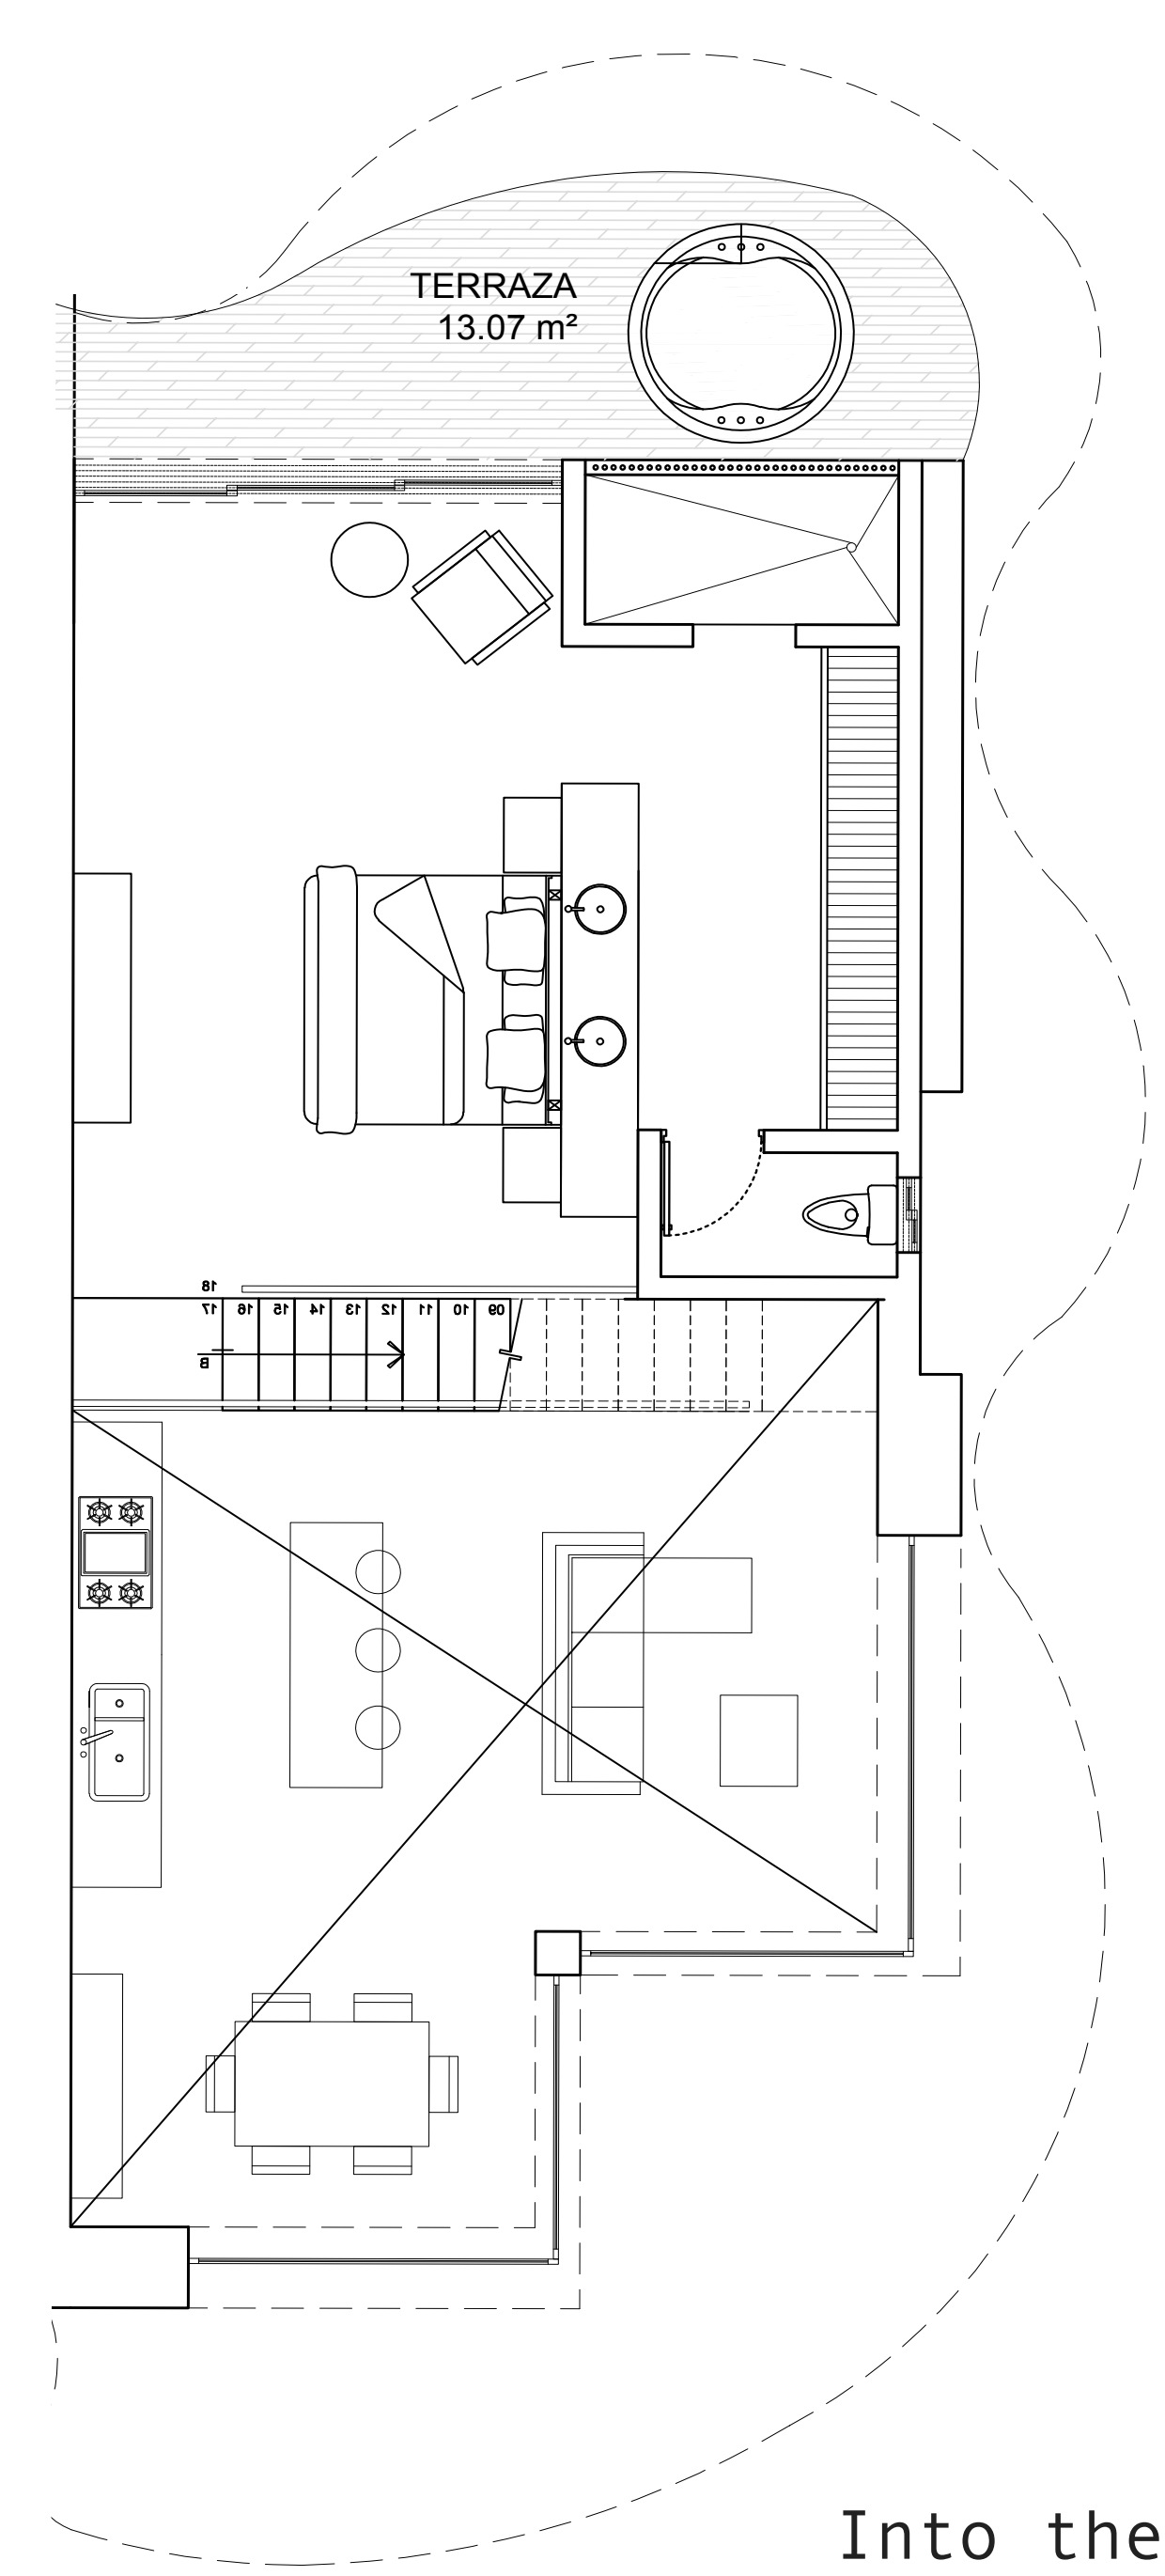

Into the wild.

TIPO B

TYPE B

132.64 M2 / 1427.7 SQ FT
44 M2 / 473.612 SQ FT TERRAZA
2 BED 2.5 BATH

Into the wild.

JUNGLE HOUSE

LOFT

163 M2 / 1754.52 SQ FT

54 M2 / 581.25 SQ FT TERRAZA

3 BED 3 BATH

Into the wild.

STUDIO

STUDIO

31.5 M2 / 339.06 SQ FT

10 M2 / 107.63 SQ FT TERRAZA

1 BED 1 BATH